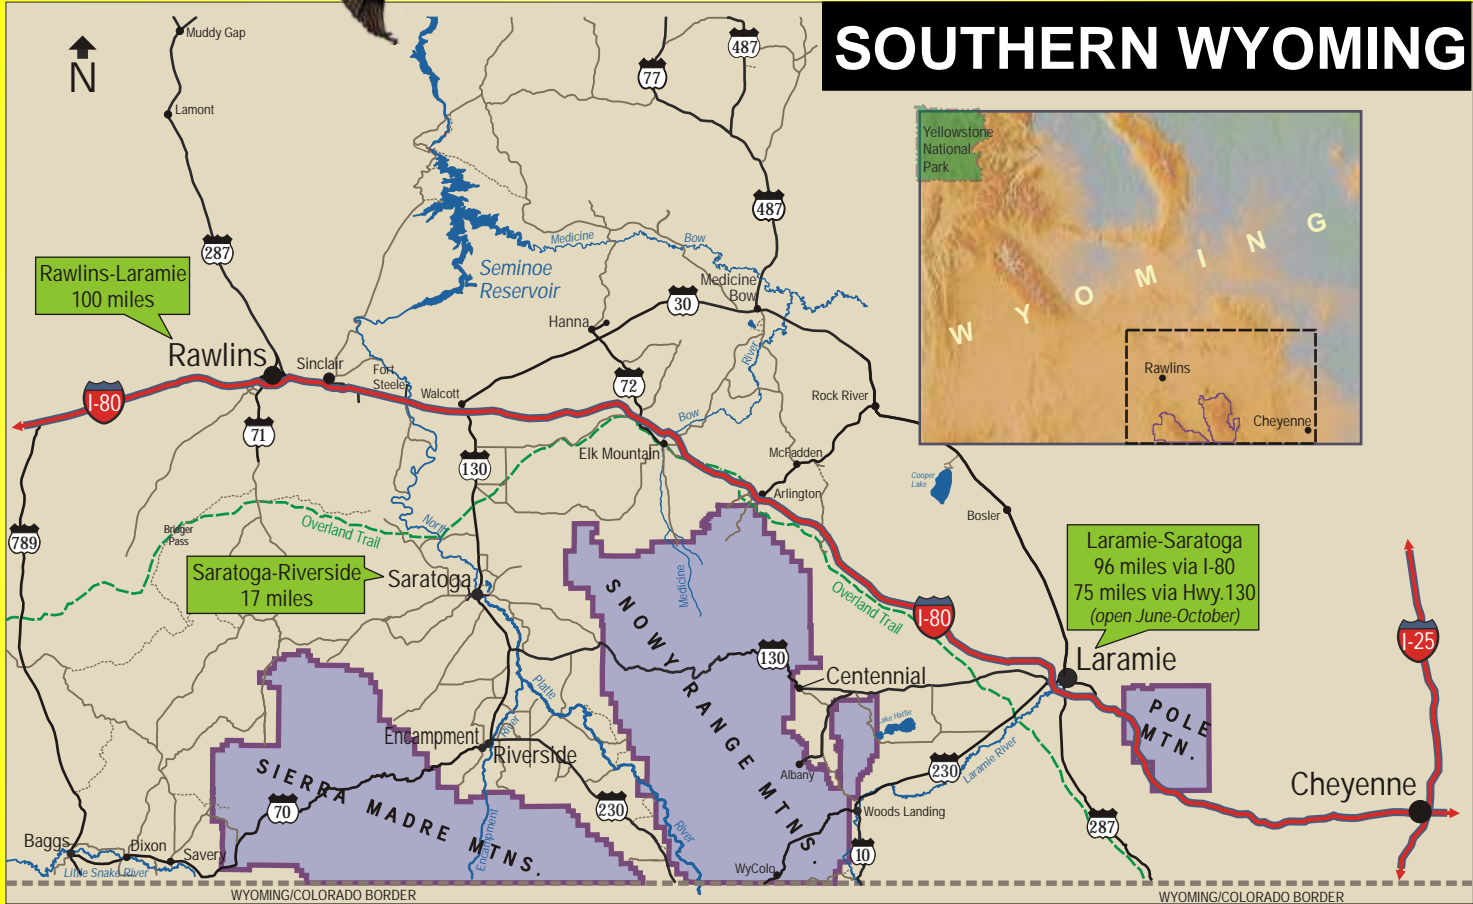

VIP's Snowy Range & Sierra Madre Mountain Recreation Guide™

SOUTHERN WYOMING

Rawlins-Laramie
100 miles

Saratoga-Riverside
17 miles

Laramie-Saratoga
96 miles via I-80
75 miles via Hwy. 130
(open June-October)