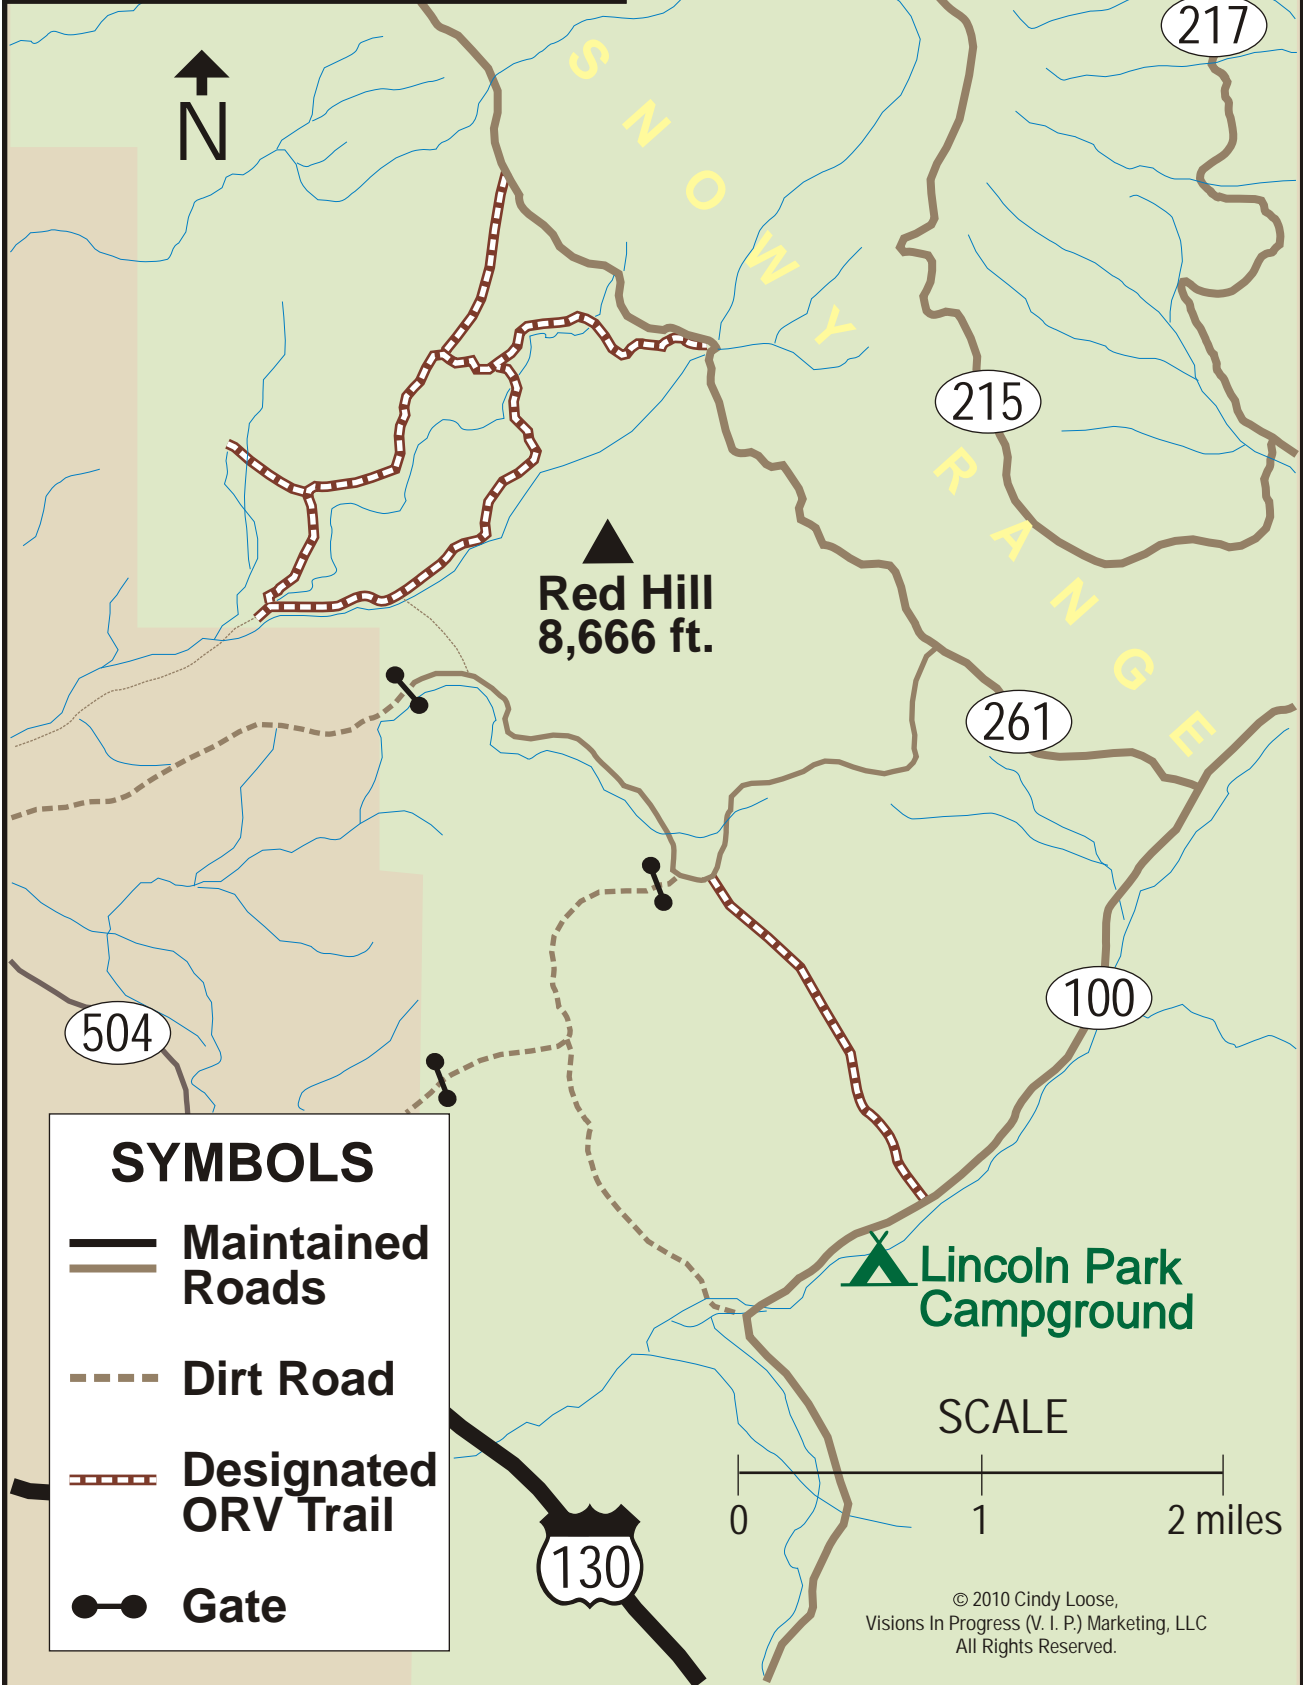

STUMP HOLLOW DESIGNATED ORV TRAIL

SYMBOLS

-  Maintained Roads
-  Dirt Road
-  Designated ORV Trail
-  Gate

SCALE

0 1 2 miles