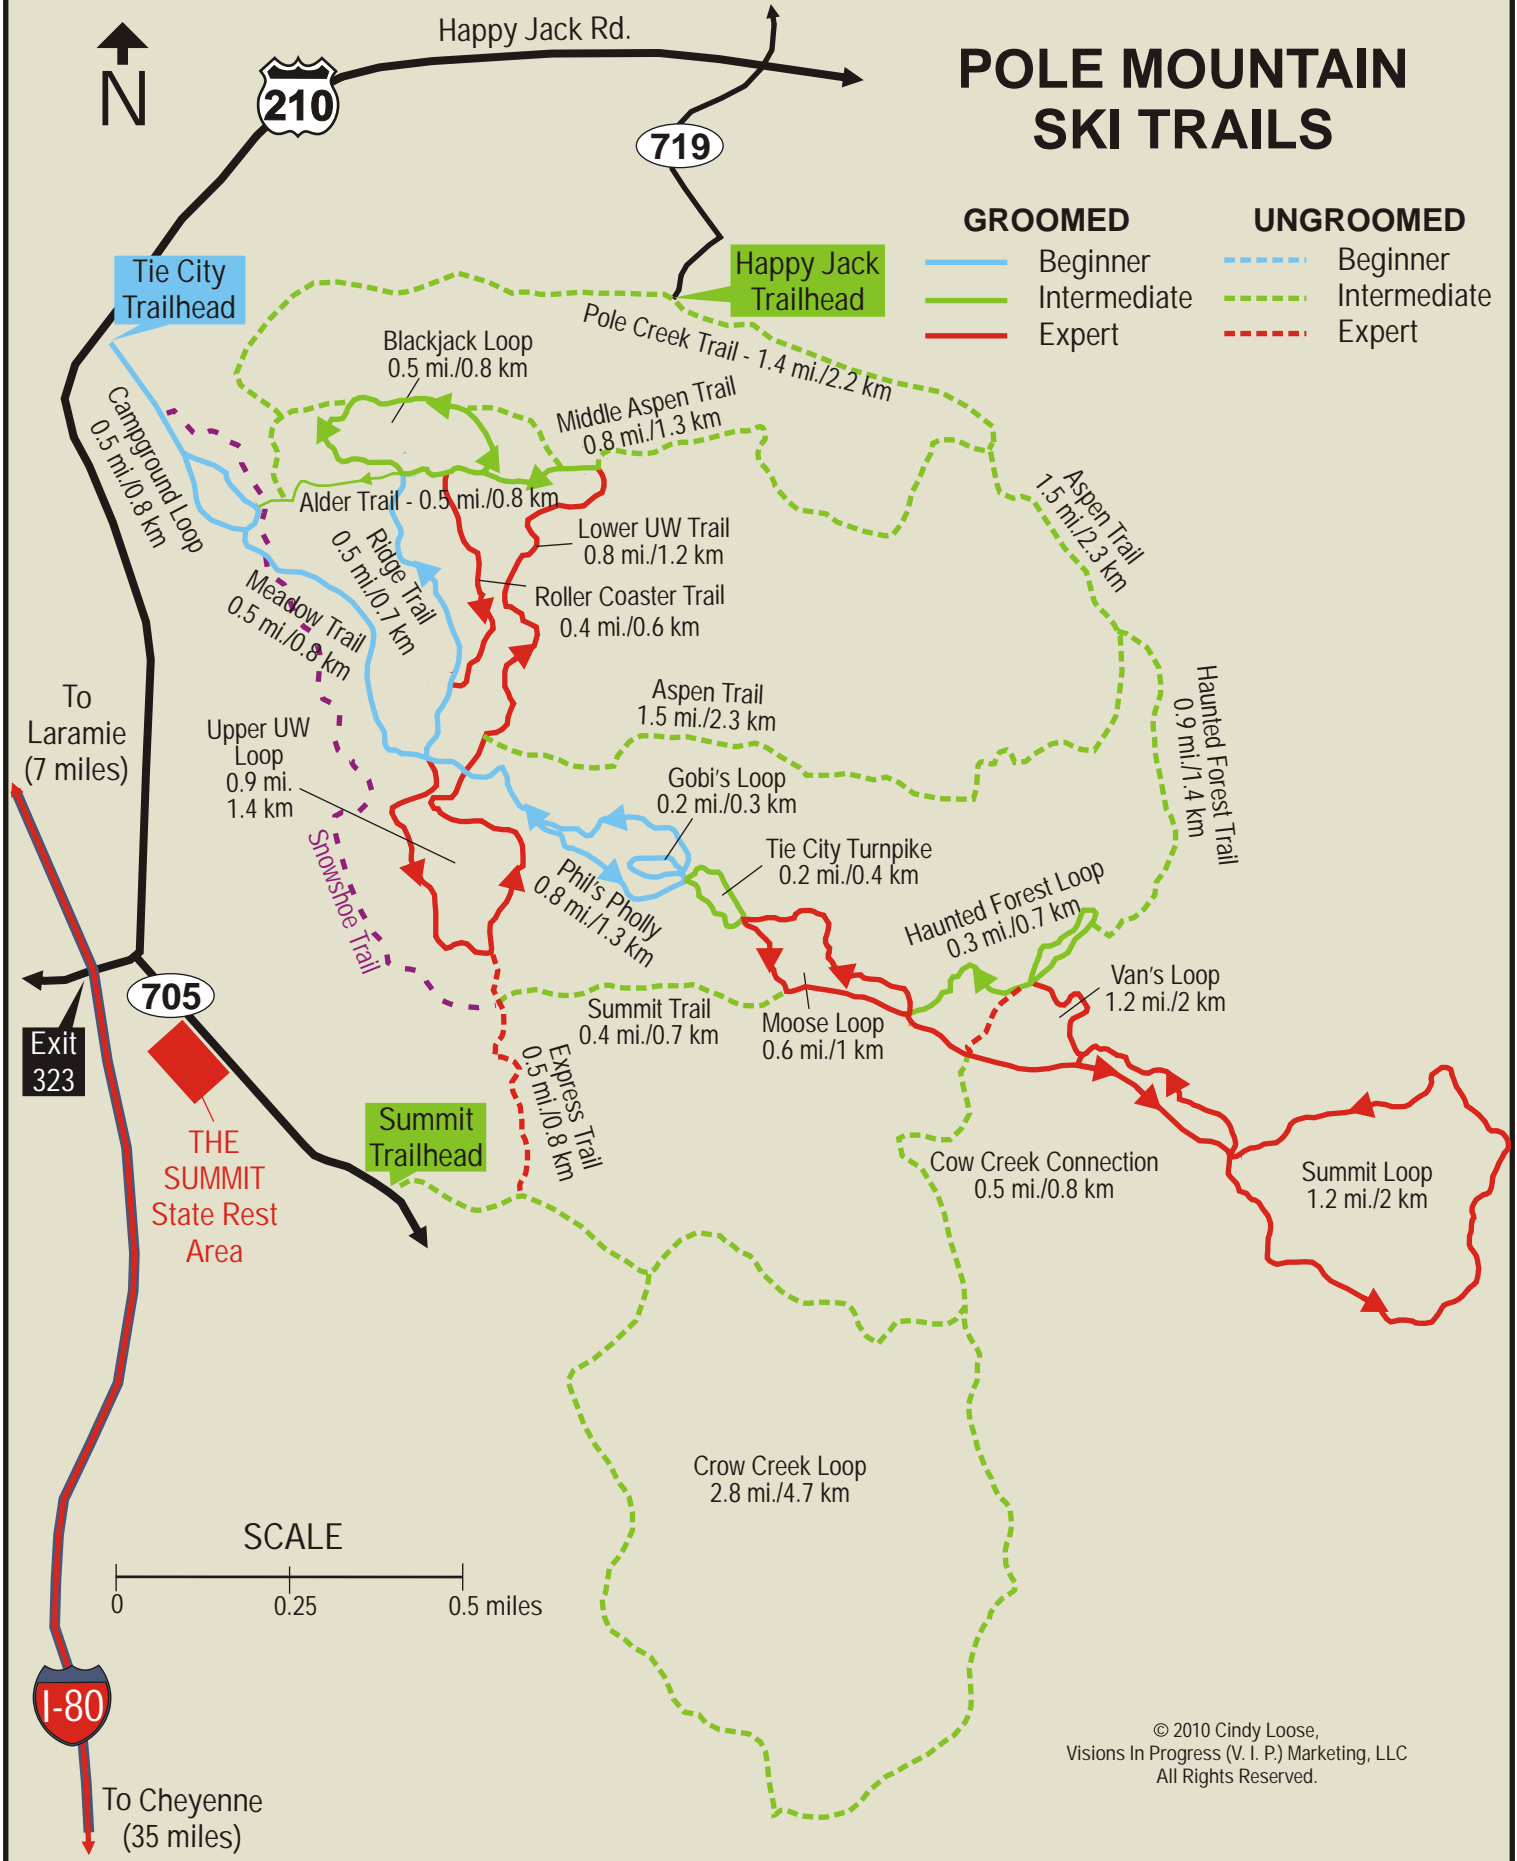

POLE MOUNTAIN SKI TRAILS

GROOMED

- Beginner
- Intermediate
- Expert

UNGROOMED

- - - Beginner
- - - Intermediate
- - - Expert

SCALE