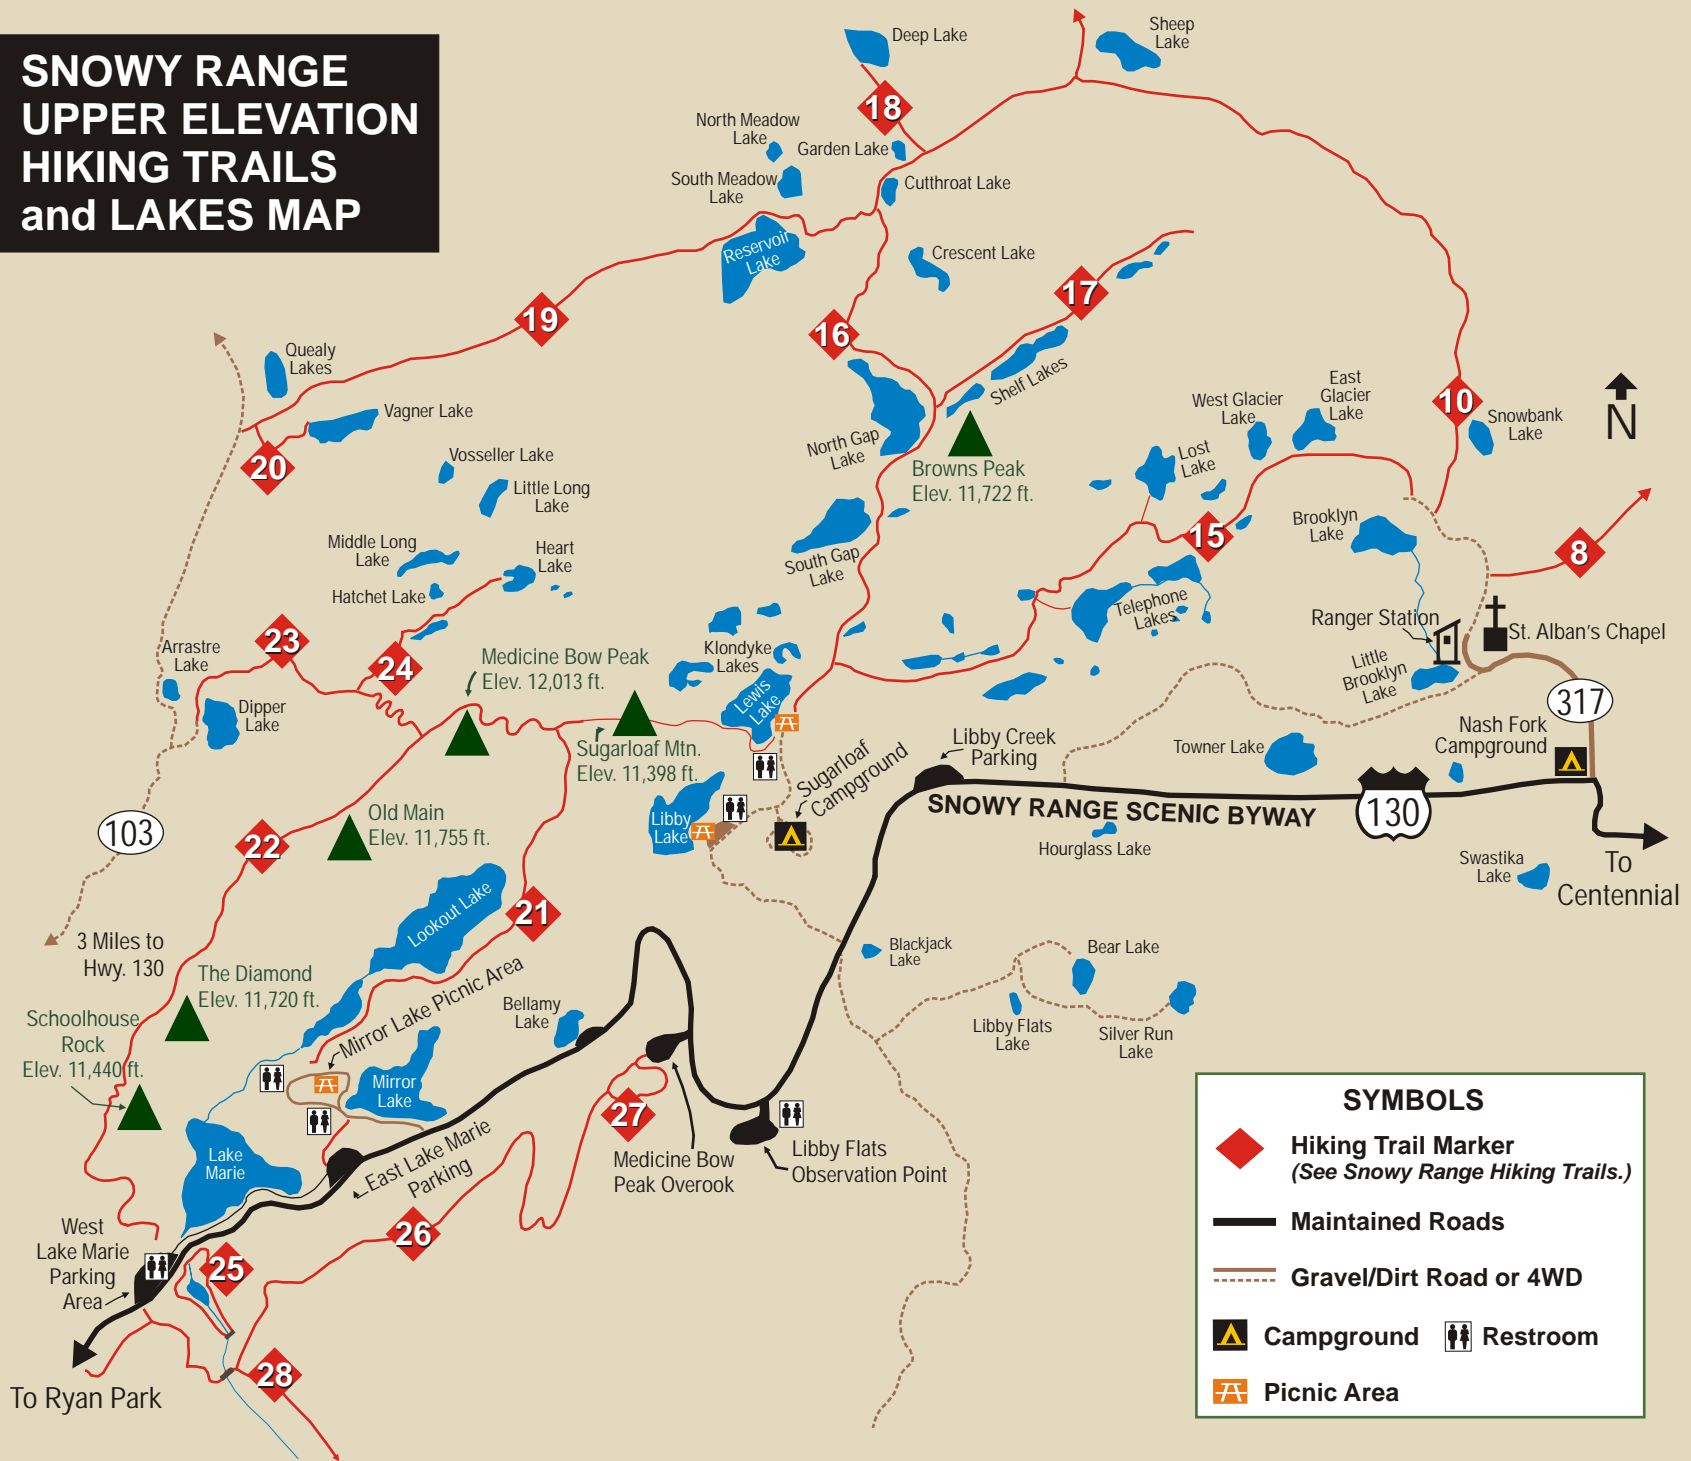

# SNOWY RANGE UPPER ELEVATION HIKING TRAILS and LAKES MAP

## SYMBOLS

-  **Hiking Trail Marker**  
(See *Snowy Range Hiking Trails.*)
-  **Maintained Roads**
-  **Gravel/Dirt Road or 4WD**
-  **Campground**
-  **Restroom**
-  **Picnic Area**