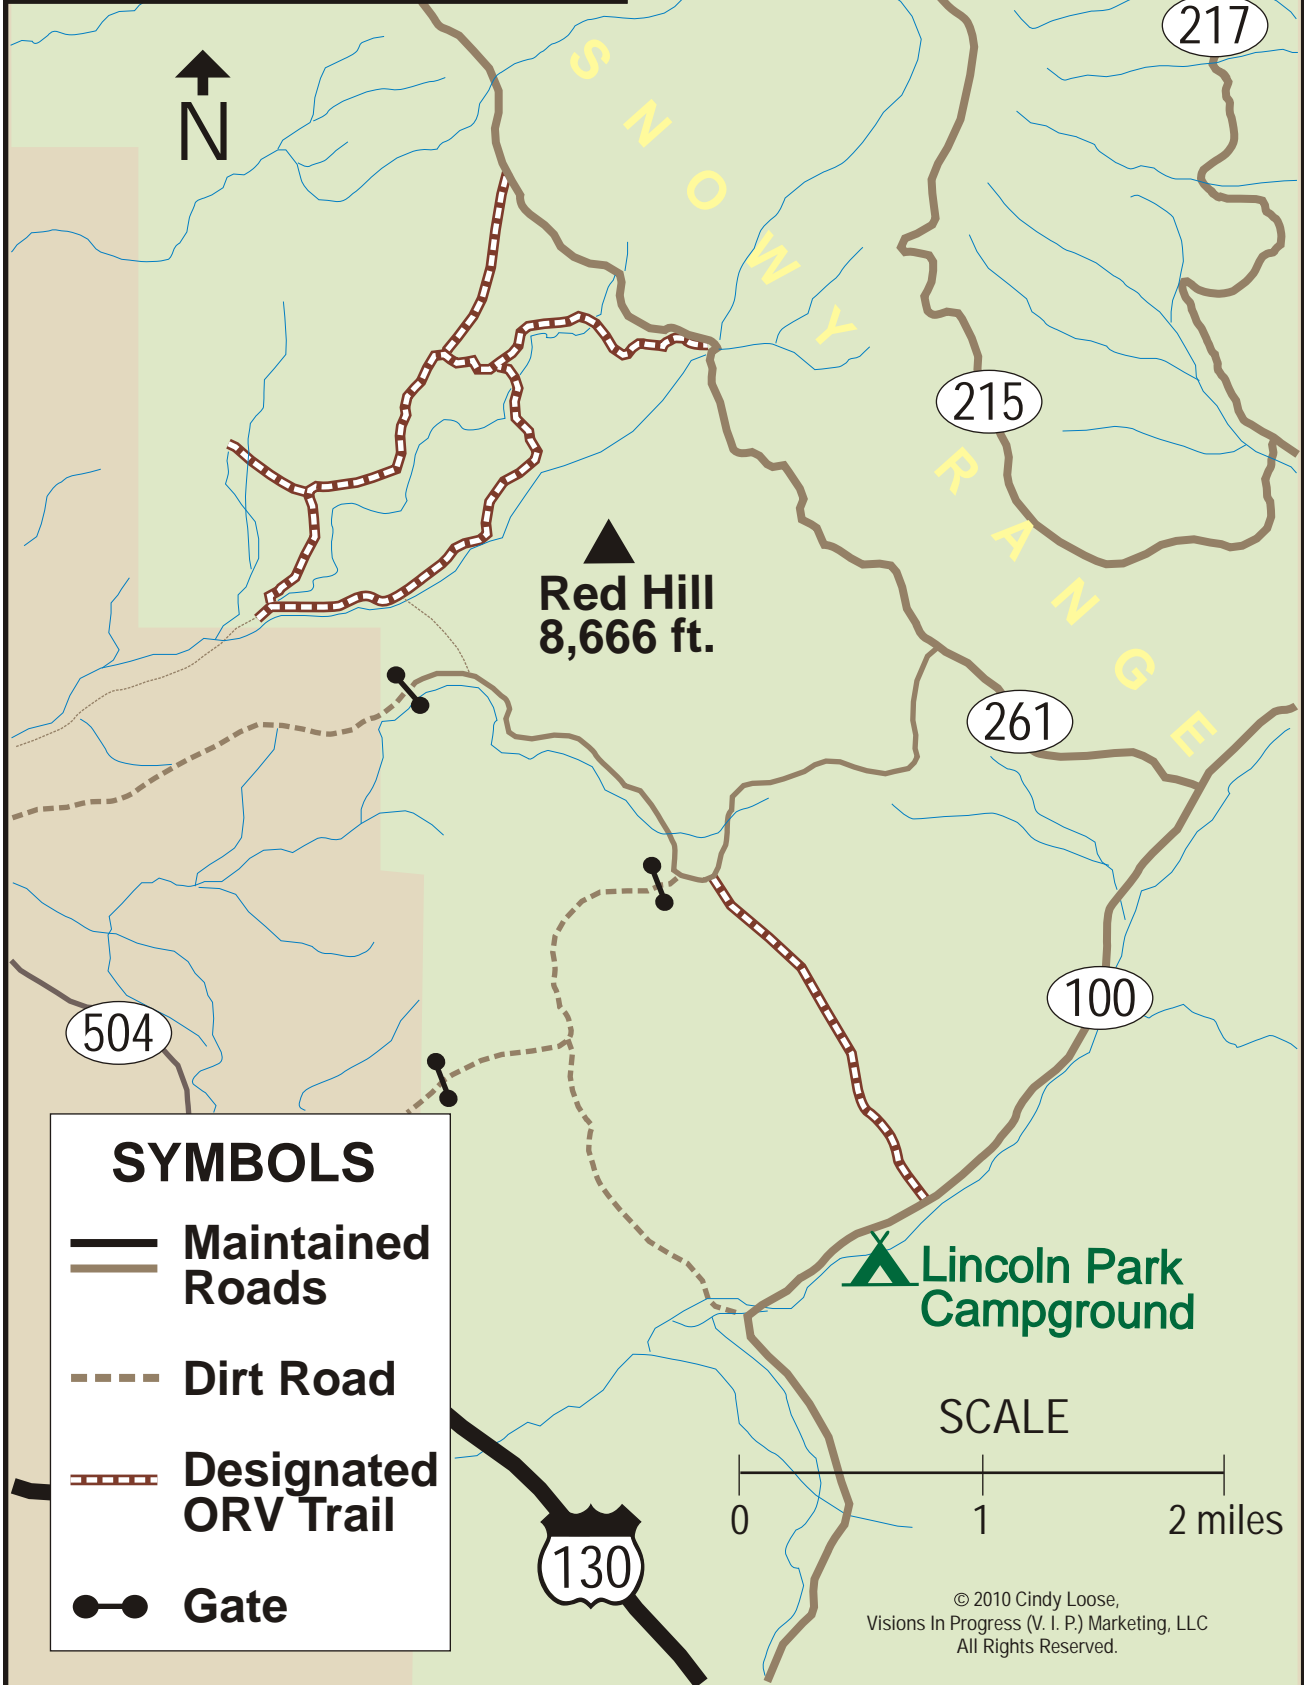

# STUMP HOLLOW DESIGNATED ORV TRAIL

Kennaday Peak  
10,810 ft.

■ Fire Lookout Tower

217

215

▲  
Red Hill  
8,666 ft.

261

504

100

130

▲ Lincoln Park  
Campground

SCALE

0 1 2 miles

© 2010 Cindy Loose,  
Visions In Progress (V. I. P.) Marketing, LLC  
All Rights Reserved.

## SYMBOLS

- Maintained Roads
- - - Dirt Road
- - - Designated ORV Trail
- — ● Gate