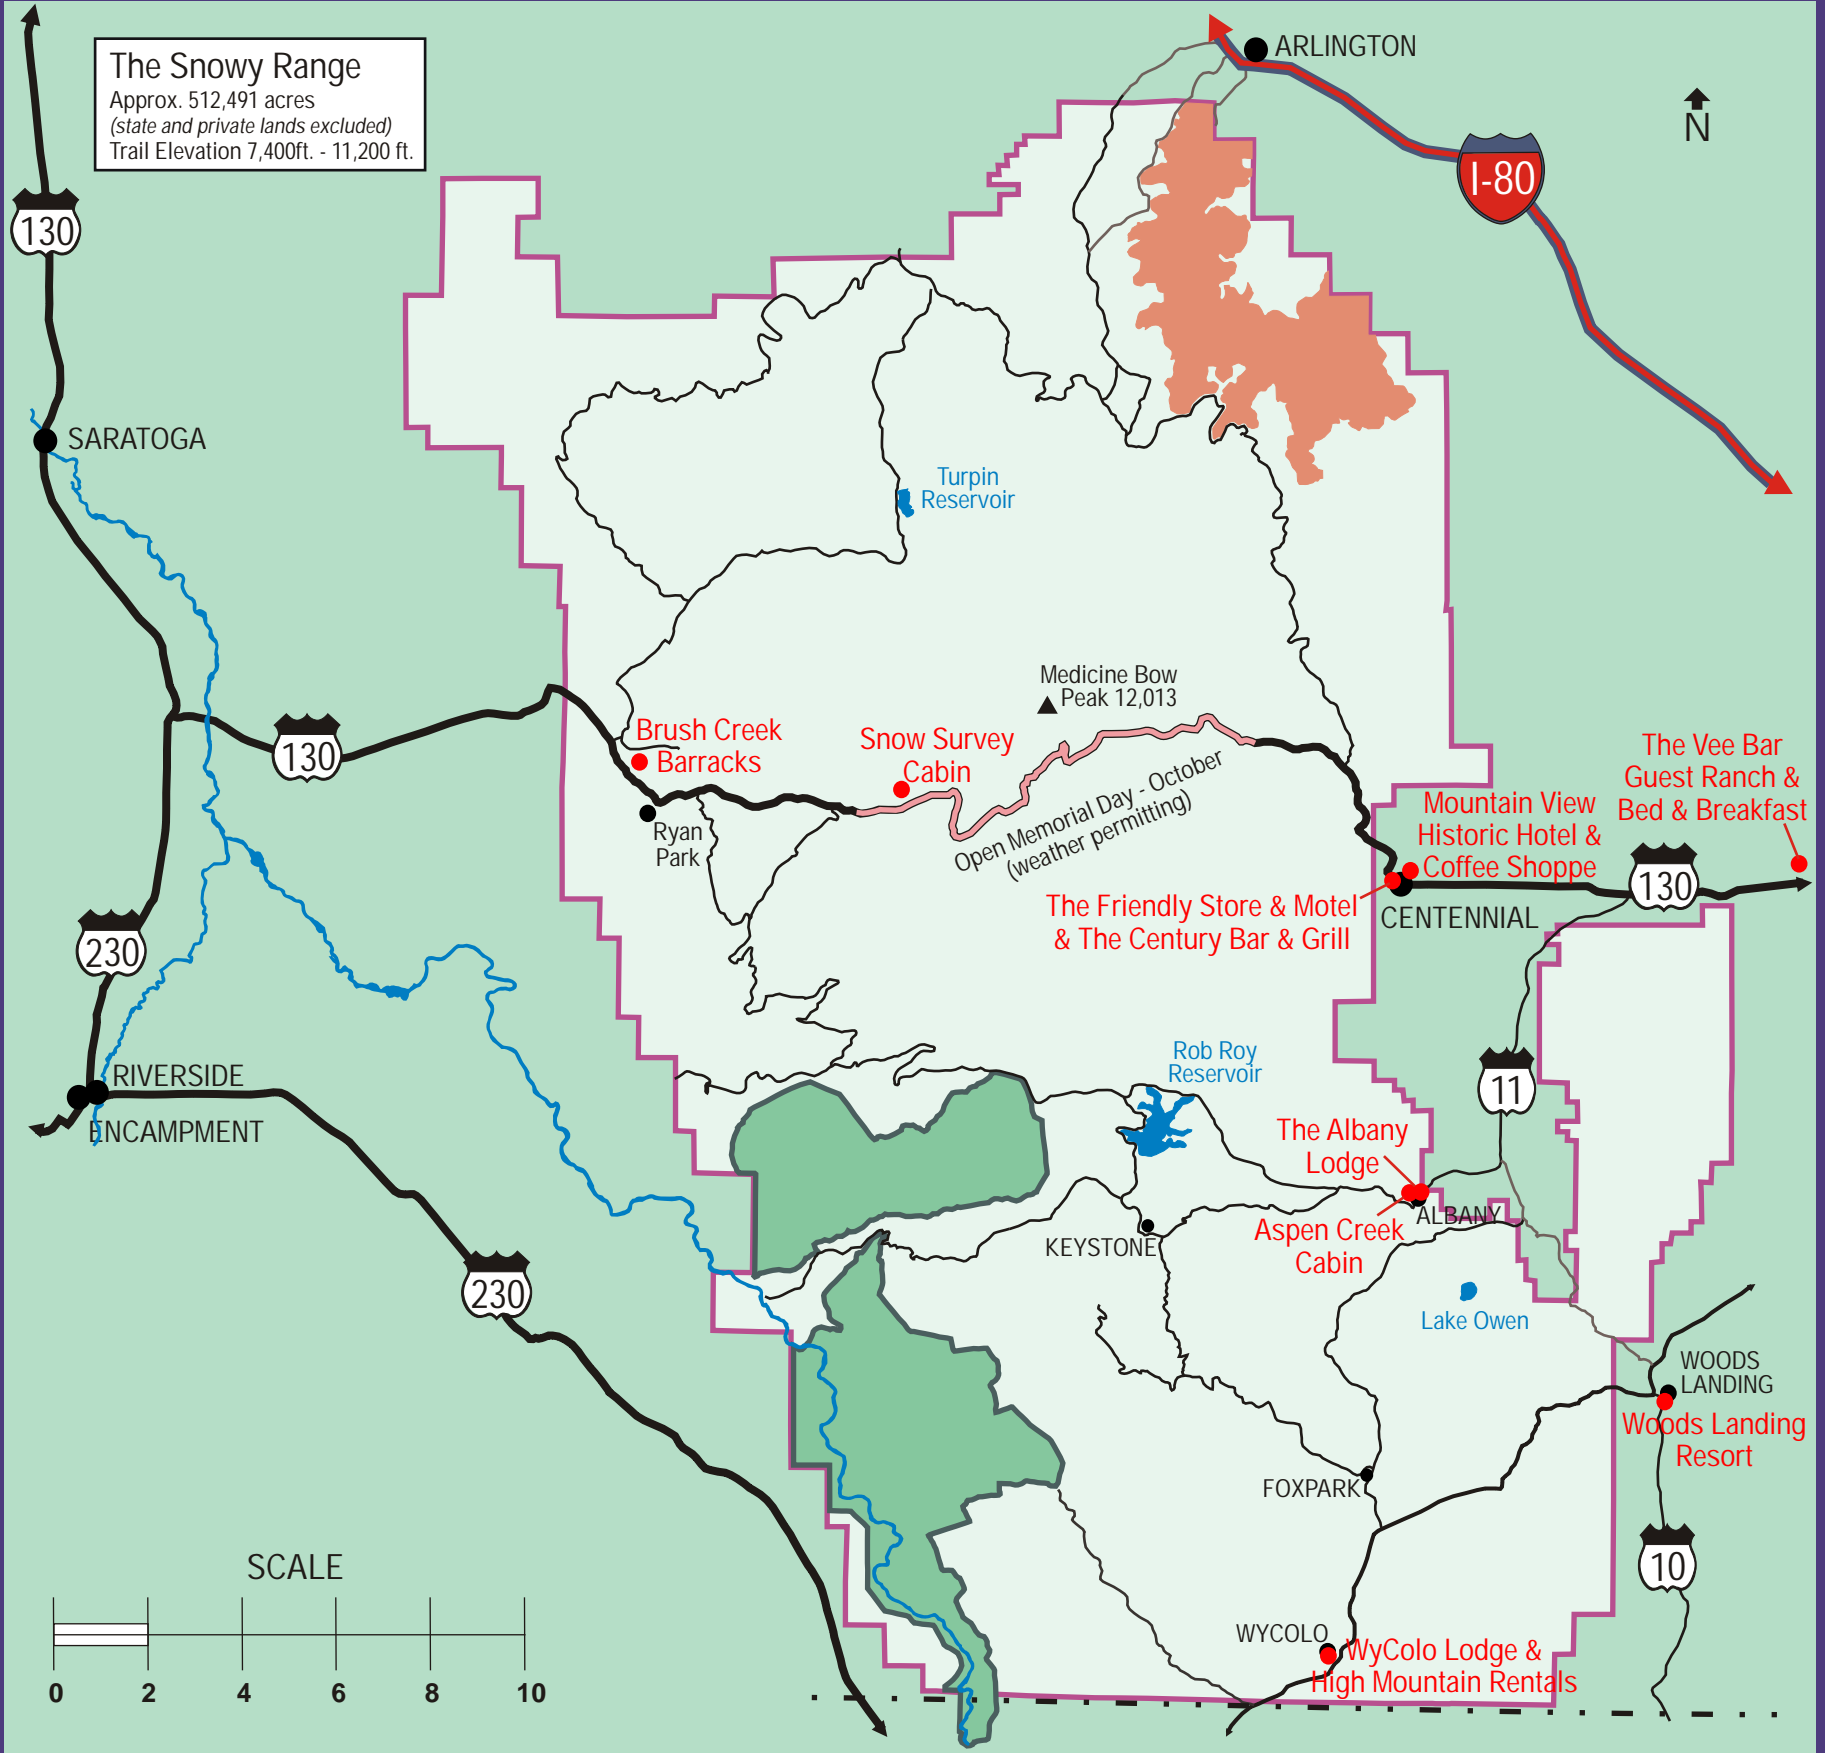

The Snowy Range
Approx. 512,491 acres
(state and private lands excluded)
Trail Elevation 7,400ft. - 11,200 ft.

Private Campgrounds | Public Campgrounds | Convenience Stores | Dining
Hiking Trails | Jeep, ATV & Camper Rentals | Lodging | Picnic Areas | Snowmobiling