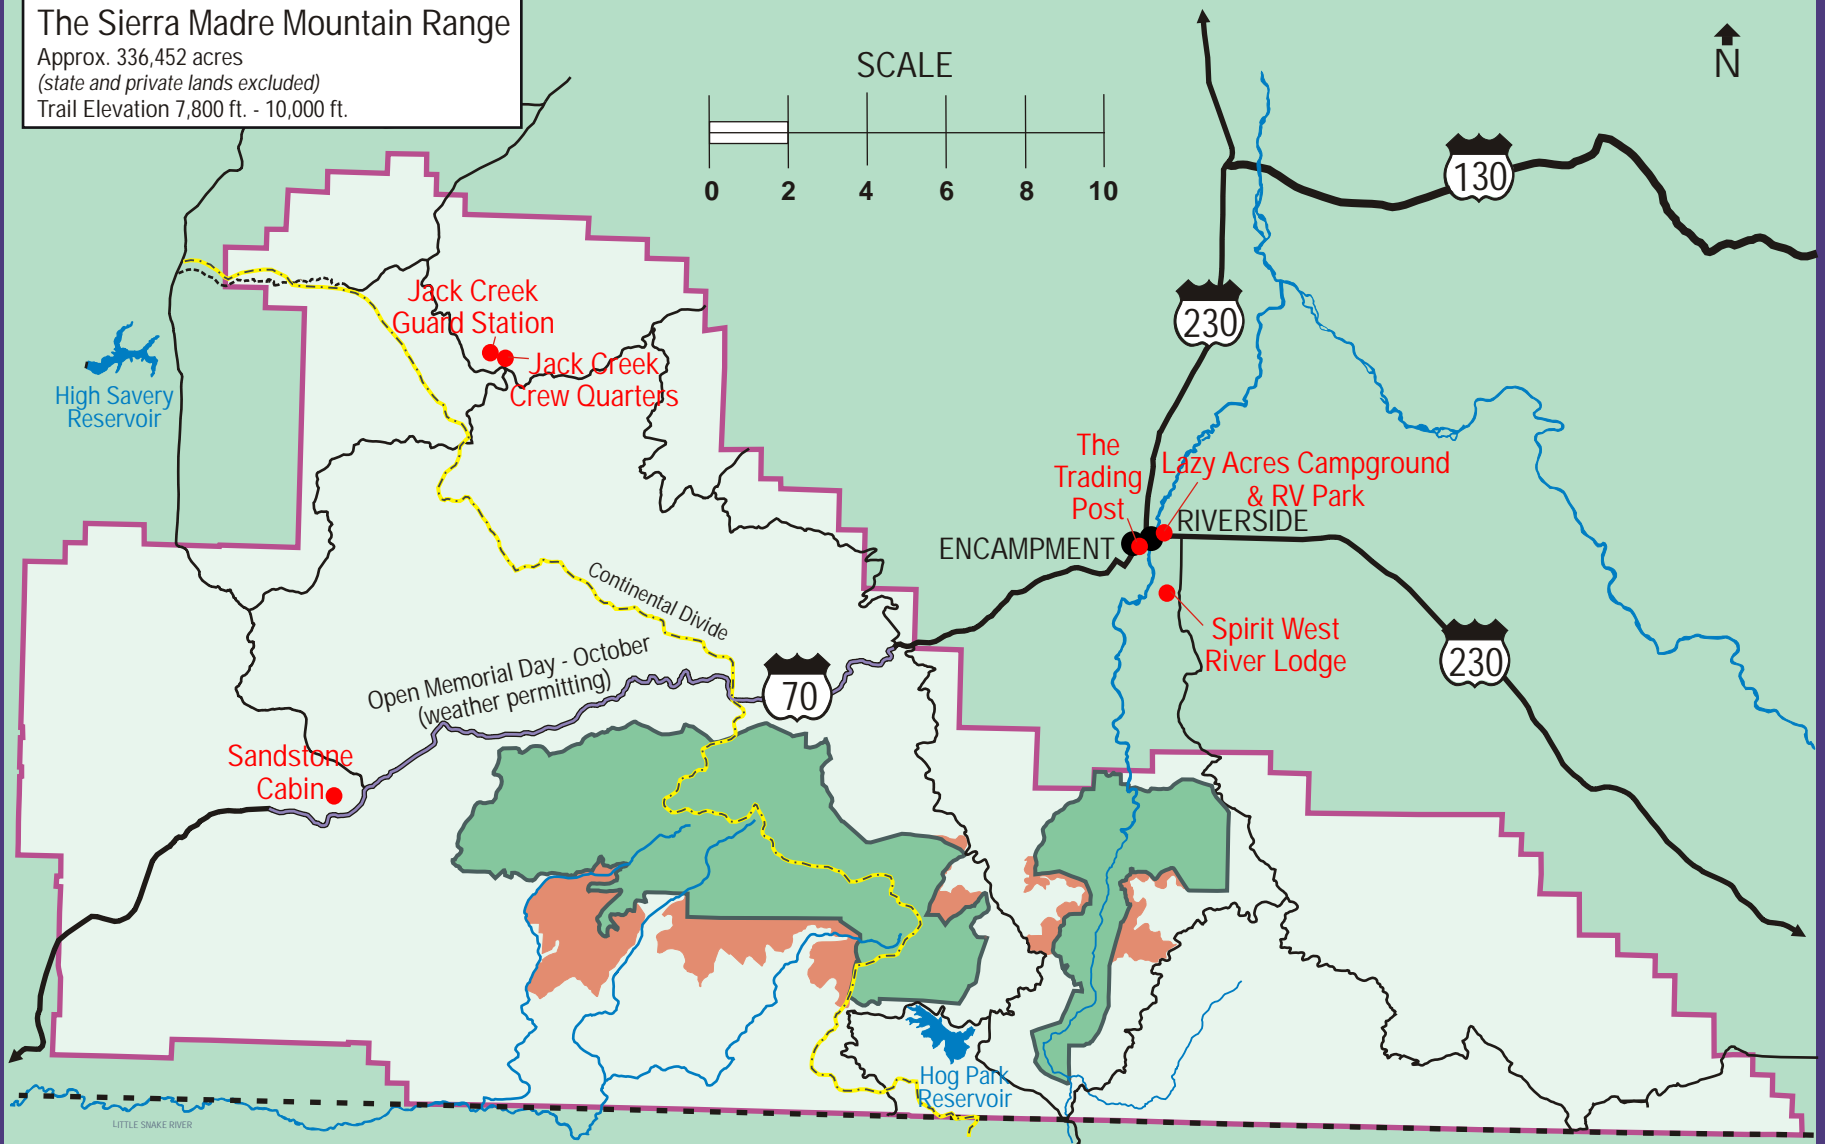

The Sierra Madre Mountain Range

Approx. 336,452 acres
(state and private lands excluded)
Trail Elevation 7,800 ft. - 10,000 ft.

SCALE

Private Campgrounds | Public Campgrounds | Convenience Stores
Hiking Trails | Lodging | Picnic Areas | Sporting Goods