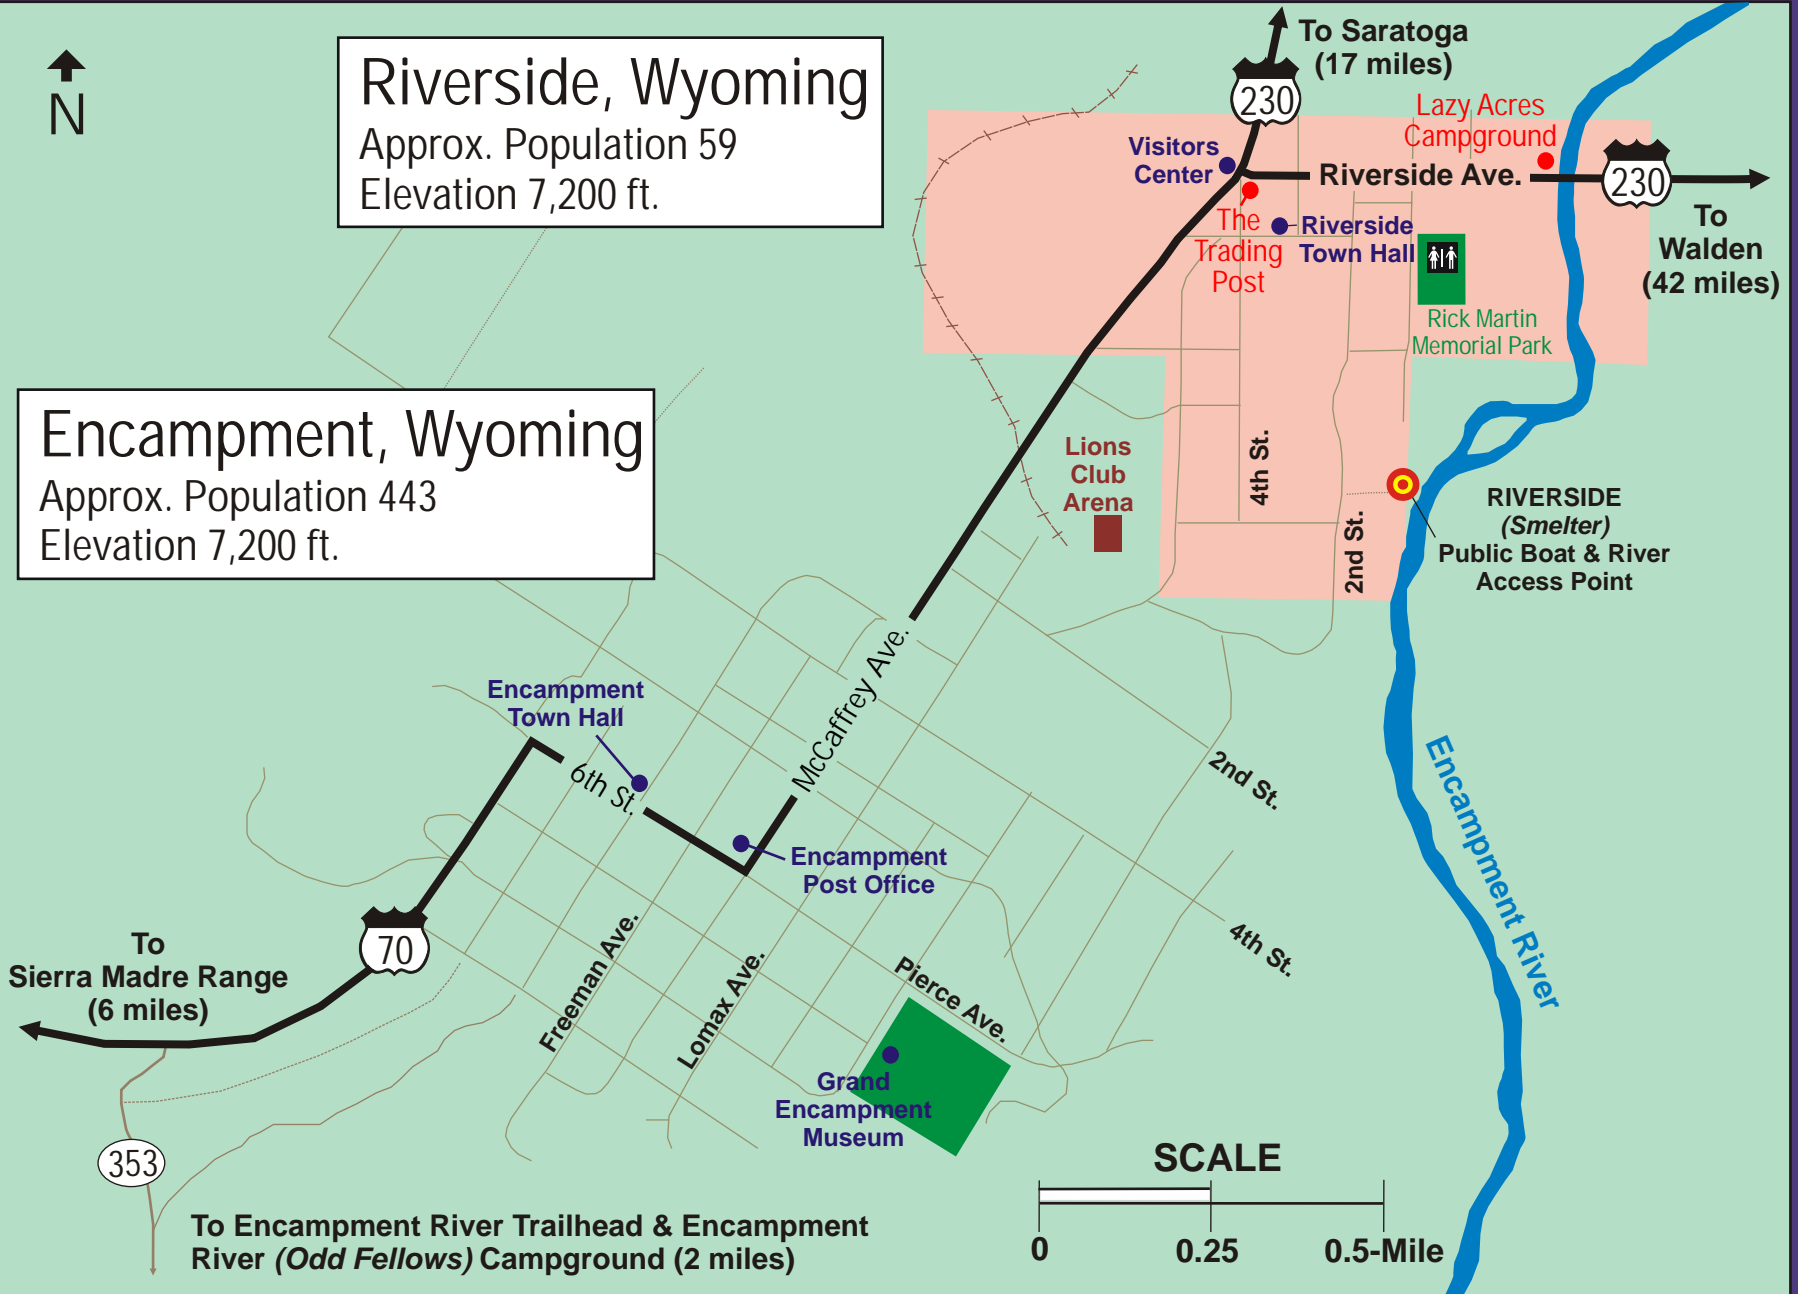

Riverside, Wyoming

Approx. Population 59
Elevation 7,200 ft.

Encampment, Wyoming

Approx. Population 443
Elevation 7,200 ft.

To Sierra Madre Range
(6 miles)

To Saratoga
(17 miles)

To Walden
(42 miles)

To Encampment River Trailhead & Encampment River
(*Odd Fellows*) Campground (2 miles)

SCALE