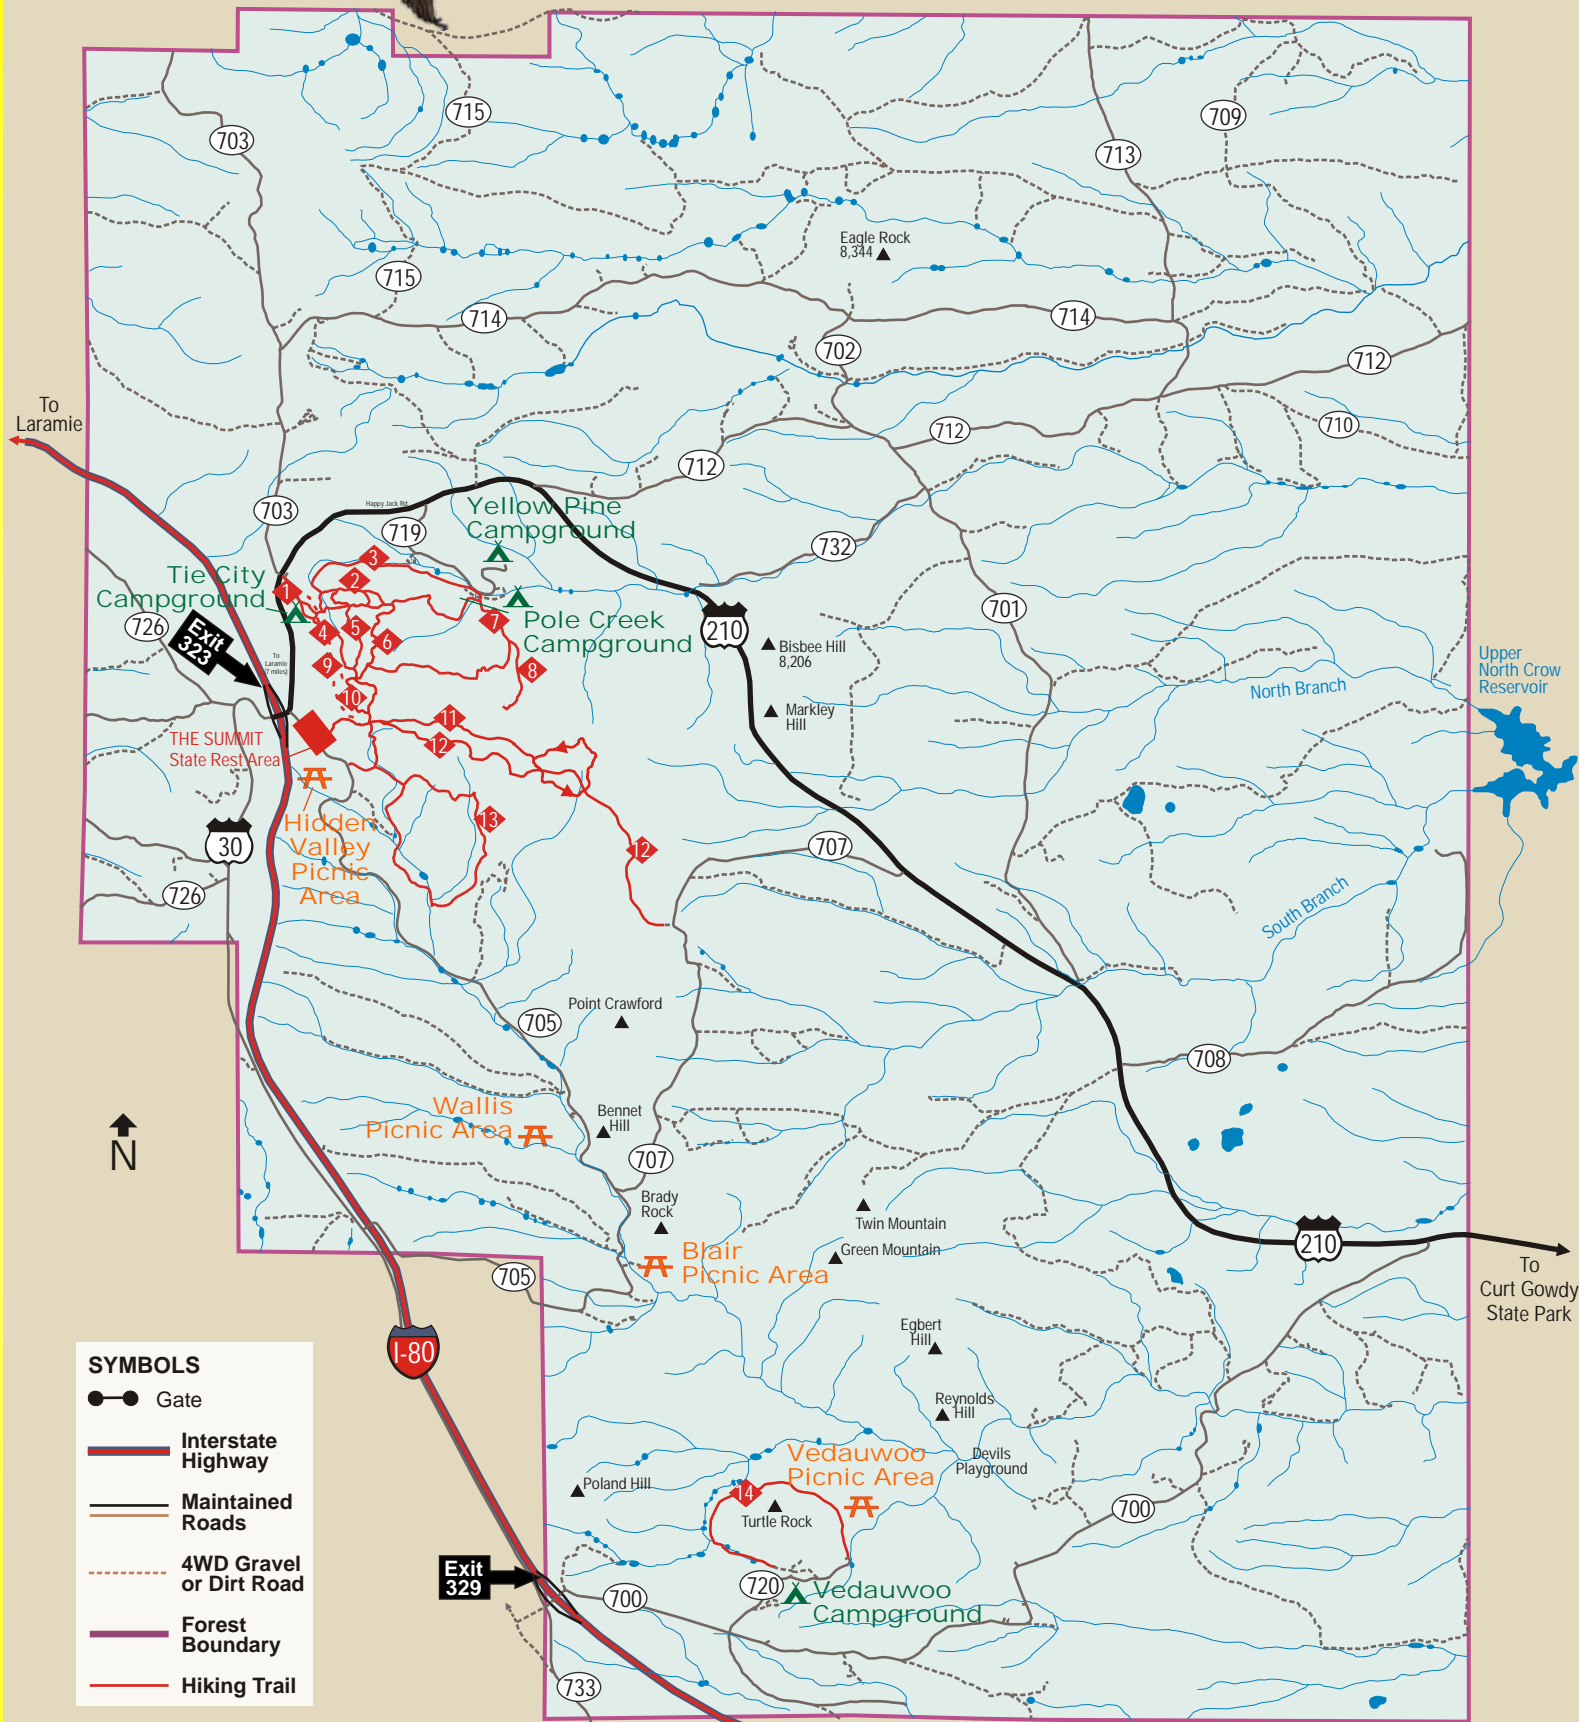

# VIP's Snowy Range & Sierra Madre Mountain Recreation Guide™

## POLE MOUNTAIN RANGE (HAPPY JACK) Medicine Bow-Routte National Forest

© 2011-2012 Cindy Loose,  
Visions In Progress (V. I. P.) Marketing, LLC  
All Rights Reserved.