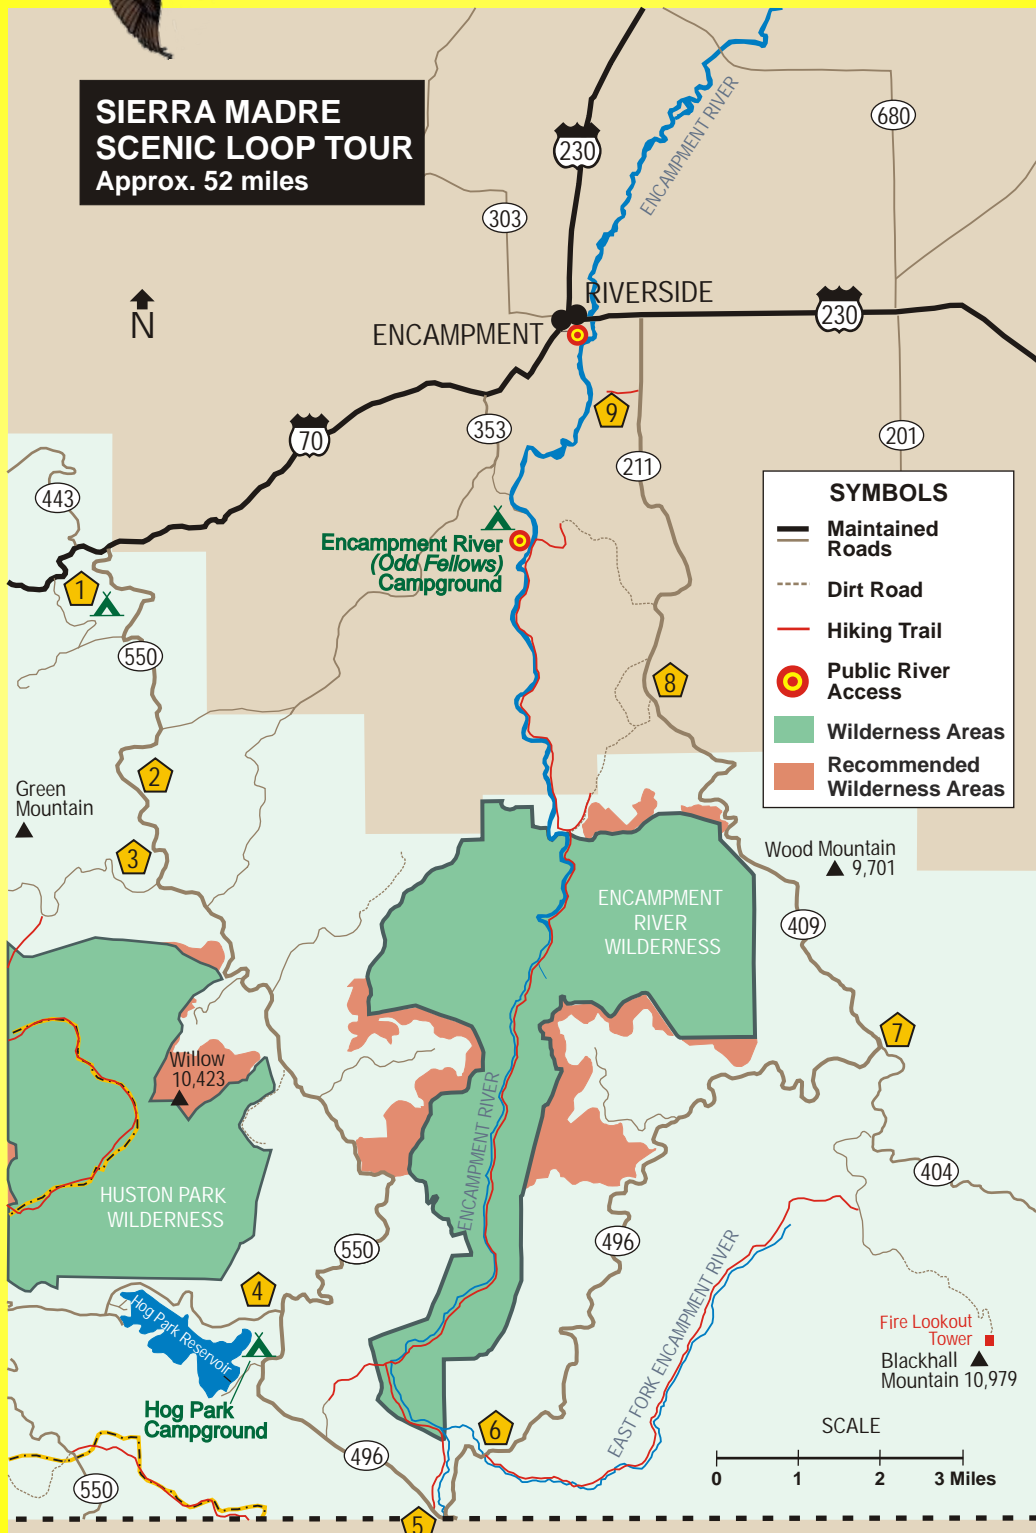

VIP's Snowy Range & Sierra Madre Mountain Recreation Guide™

SIERRA MADRE SCENIC LOOP TOUR Approx. 52 miles

SYMBOLS

- Maintained Roads
- Dirt Road
- Hiking Trail
- Public River Access
- Wilderness Areas
- Recommended Wilderness Areas