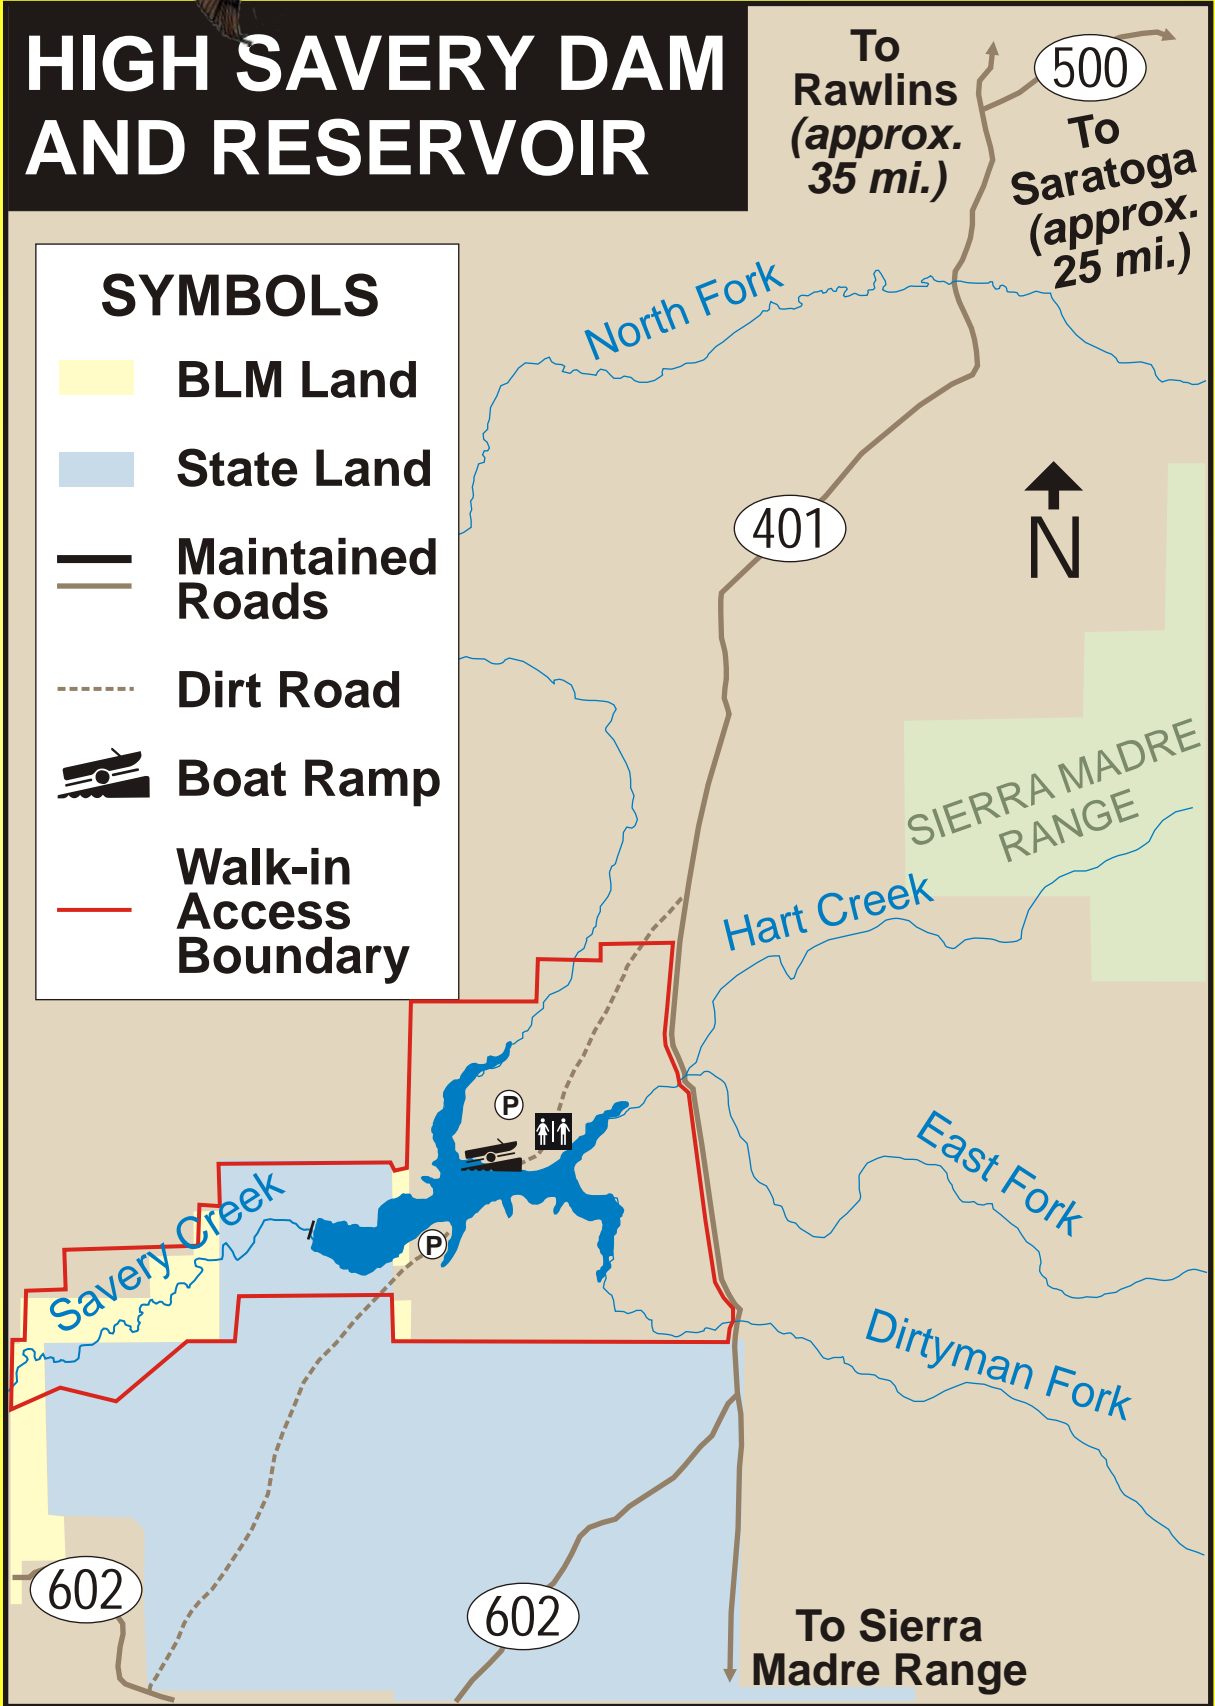

# VIP's Snowy Range & Sierra Madre Mountain Recreation Guide™

## HIGH SAVERY DAM AND RESERVOIR

### SYMBOLS

-  BLM Land
-  State Land
-  Maintained Roads
-  Dirt Road
-  Boat Ramp
-  Walk-in Access Boundary

### SCALE